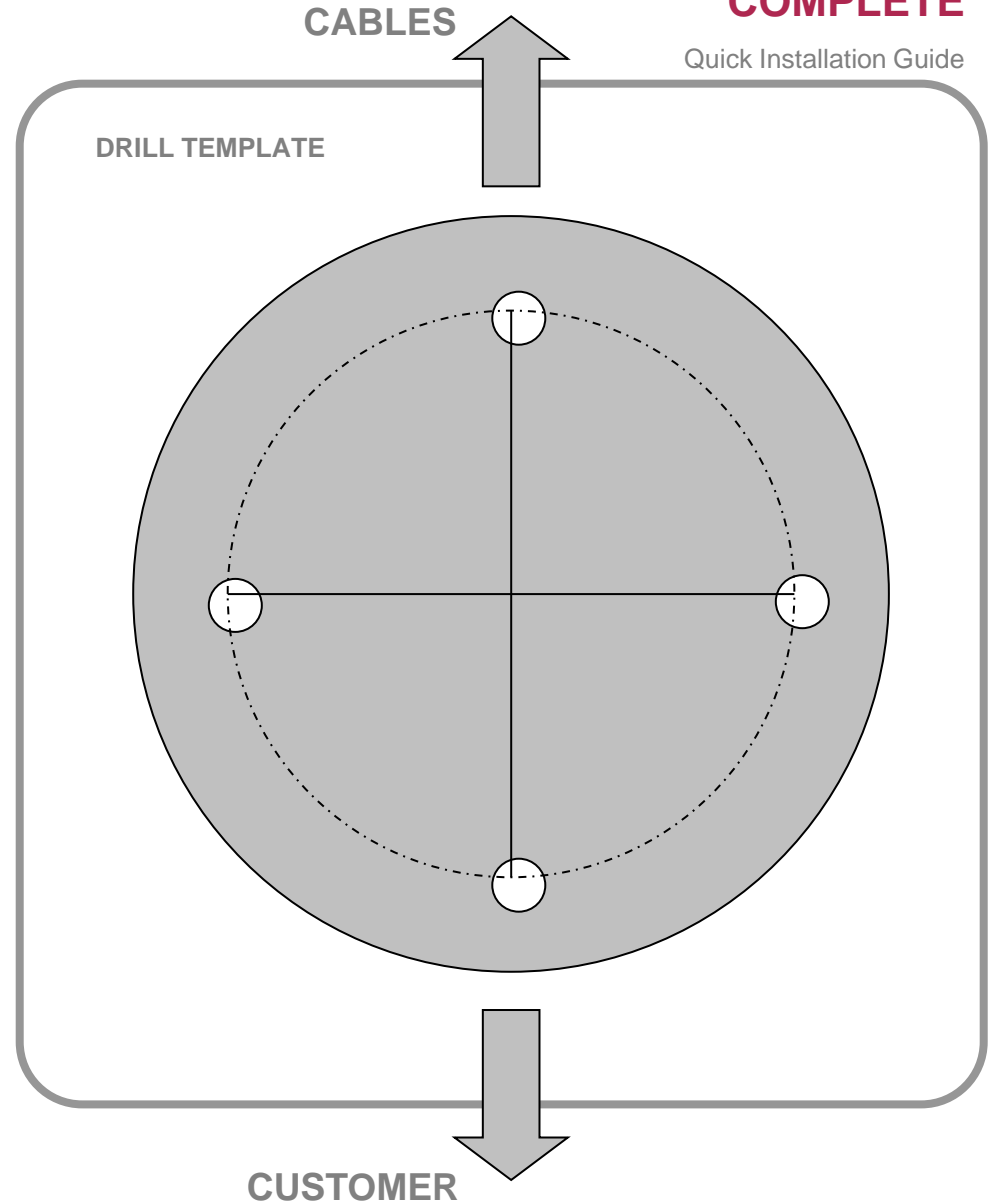

FLEXIPOLE COMPLETE
Quick Installation Guide

FLEXIPOLE COMPLETE

Quick Installation Guide

TOOLS

Note
No tools required if using adhesive pad provided.
If using drill template, use suitably qualified personnel to install.

PARTS

x1

x1

x1

1

CUSTOMER SIDE

2

Optional
Use washer as shown, if routing cables through pole.